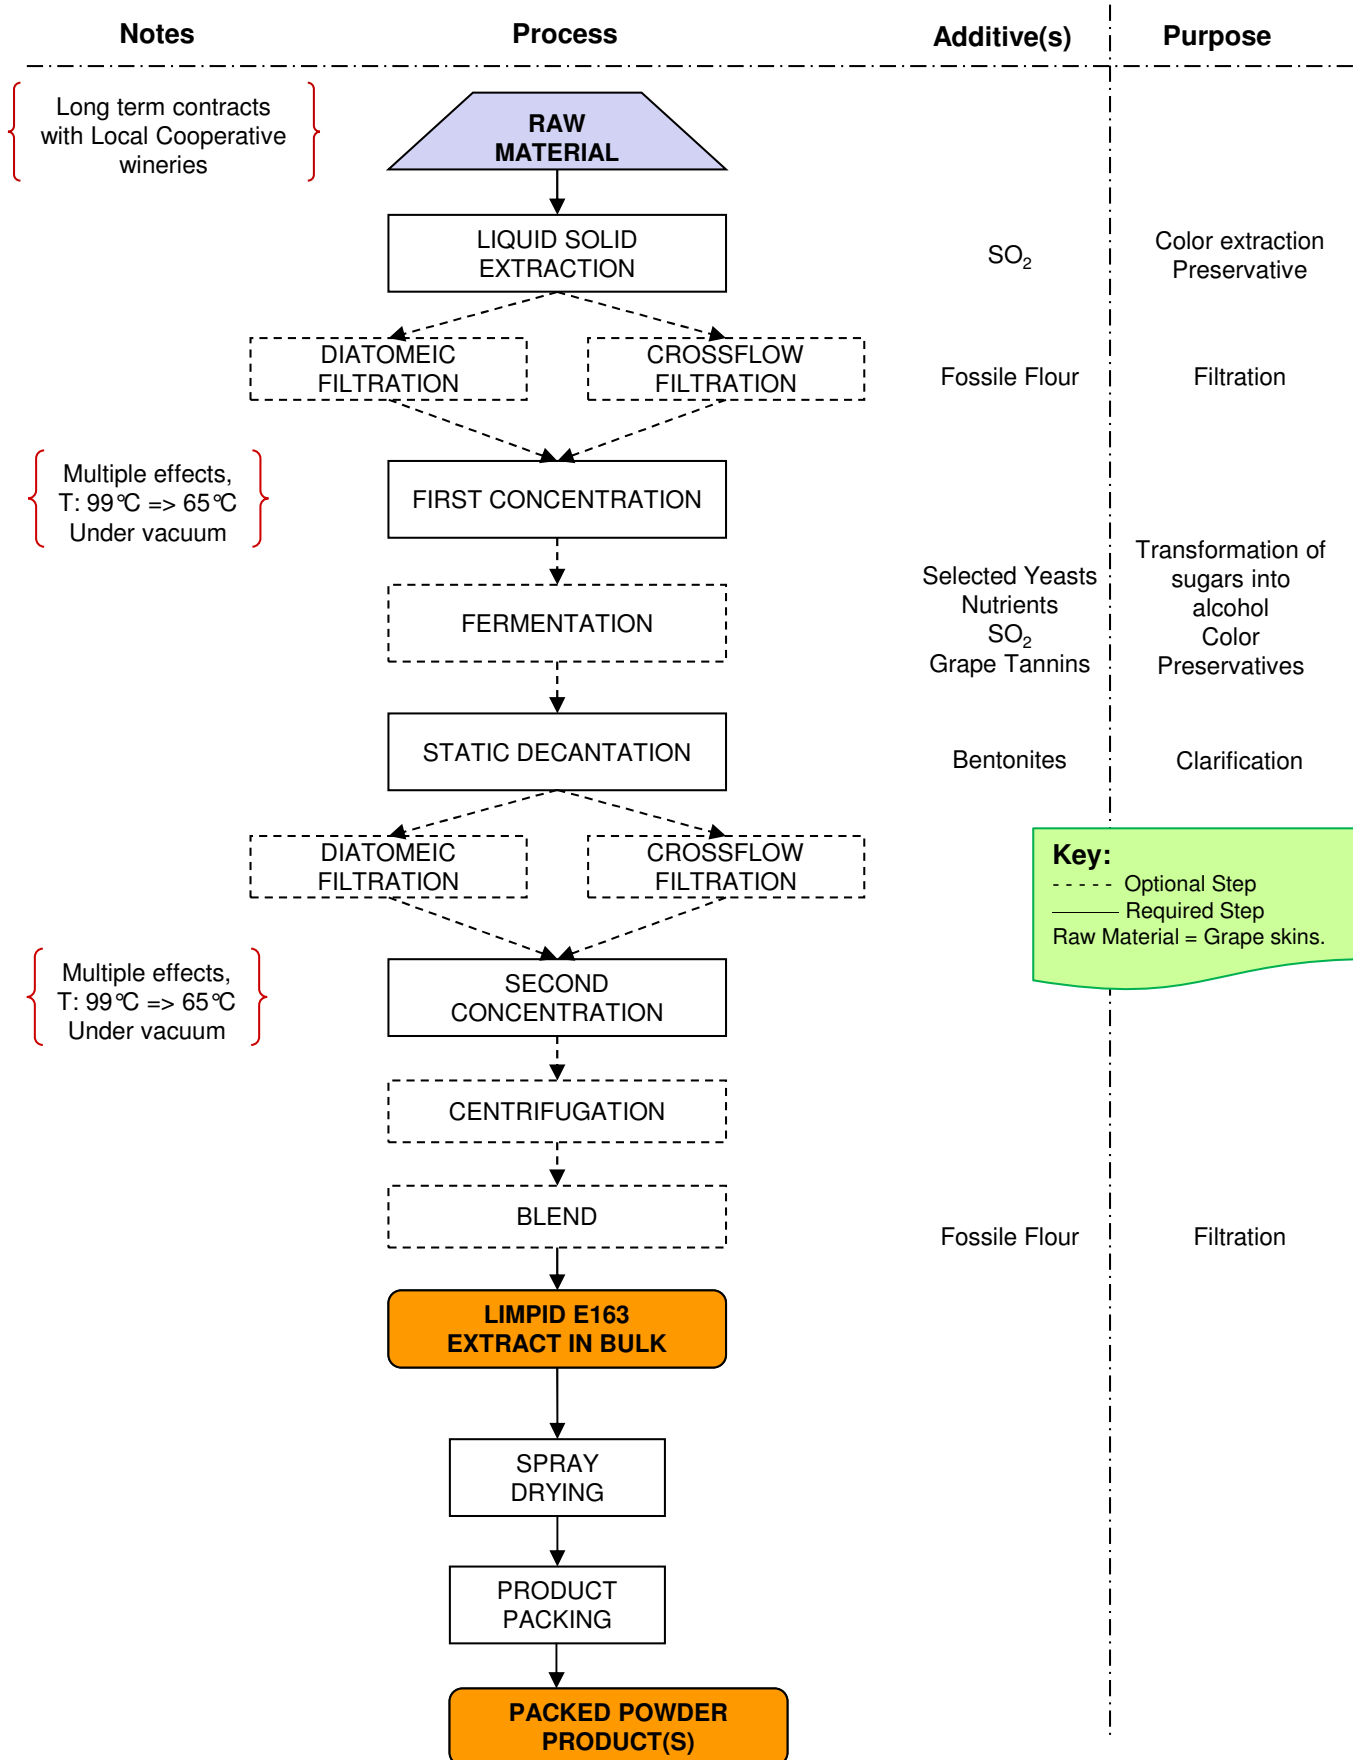

## PROCESS FLOW CHART: POWDER E163

**Key:**

- - - - - Optional Step
- Required Step
- Raw Material = Grape skins.